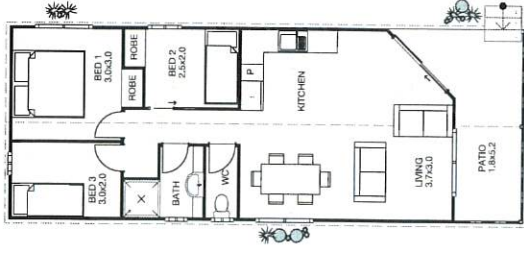

**Paperbark Design**  
1 BED / 2 BATH - 10.0 x 4.5

**Retreat Design**  
3 BED / 1 BATH - 15.0 x 5.2

**Fern Design**  
8.0 x 4.0

**Sanctuary Design**  
2 BED / 1 BATH - 12.0 x 5.0

**Tranquil Design**  
1 BED / 1 BATH - 9.0 x 4.5

**Wilderness Design**  
2 BED / 1 BATH - 10.0 x 4.0

**Games**  
10.2 x 7.0

**Gym**  
5.2 x 7.0