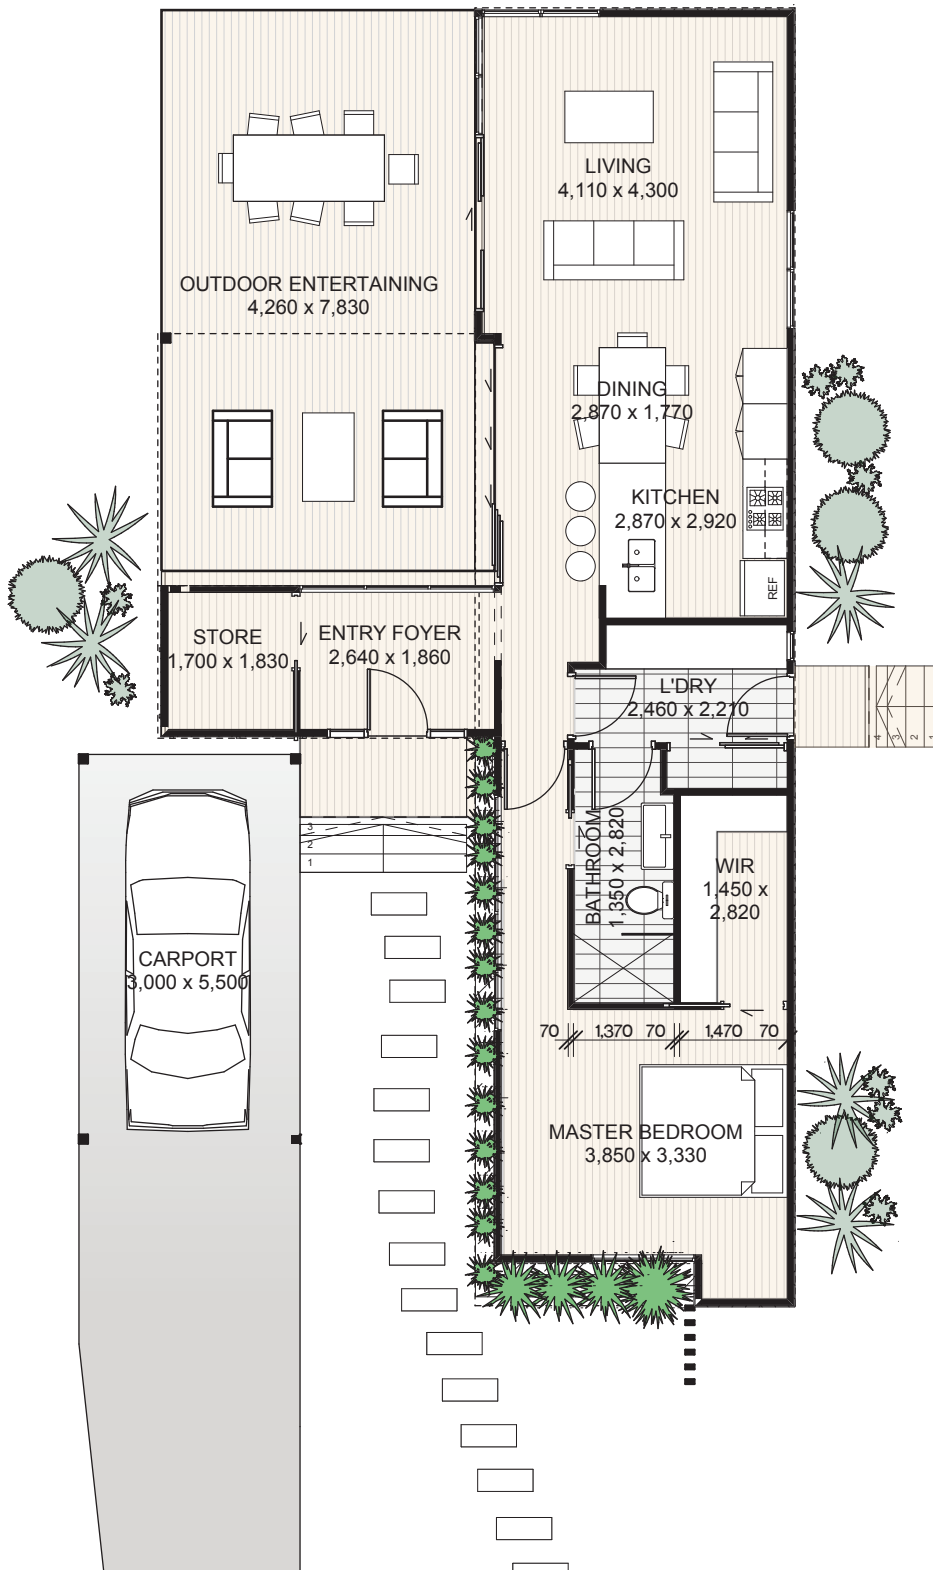

# H design 1

1 BEDROOM 1 BATHROOM

## PERFECT FOR FIRST-HOME BUYERS, YOUNG COUPLES OR SMALL FAMILIES!

The beauty of the H1 design is it has been created to be easily and cost-effectively added to when time is right.

## HOME DIMENSIONS

Length: 17m

Width: 8.4m

Area: 142.8m<sup>2</sup>

Note: Includes Outdoor Entertaining, Carport is optional.

P 02 4028 0111 | Cnr Kingston Parade & Pacific Highway Heatherbrae NSW 2324  
[huntervalleymodularhomes.com.au](http://huntervalleymodularhomes.com.au)