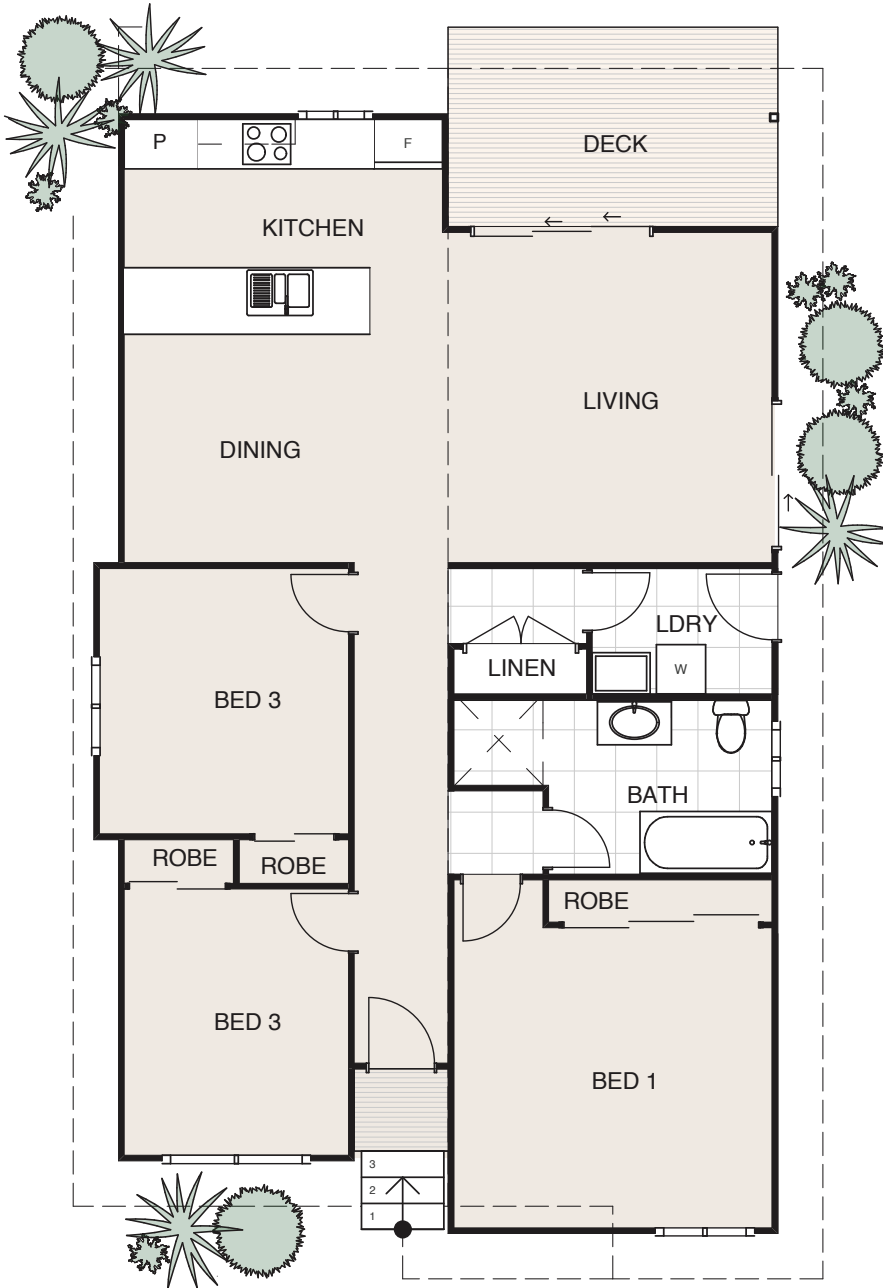

the Lindsay MK1

3 BEDROOMS 1 BATHROOM

MODERN LIVING

This 3 bed design is likely to please everyone.

This home features indoor / outdoor living areas for the whole family that can be extended to with additional verandah.

HOME DIMENSIONS

Length: 12.8m

Width: 8m

Area: 99.08m²

Note: Outdoor living, storeroom and carport are all additional options.

P 02 4028 0111 | Cnr Kingston Parade & Pacific Highway Heatherbrae NSW 2324
huntervalleymodularhomes.com.au