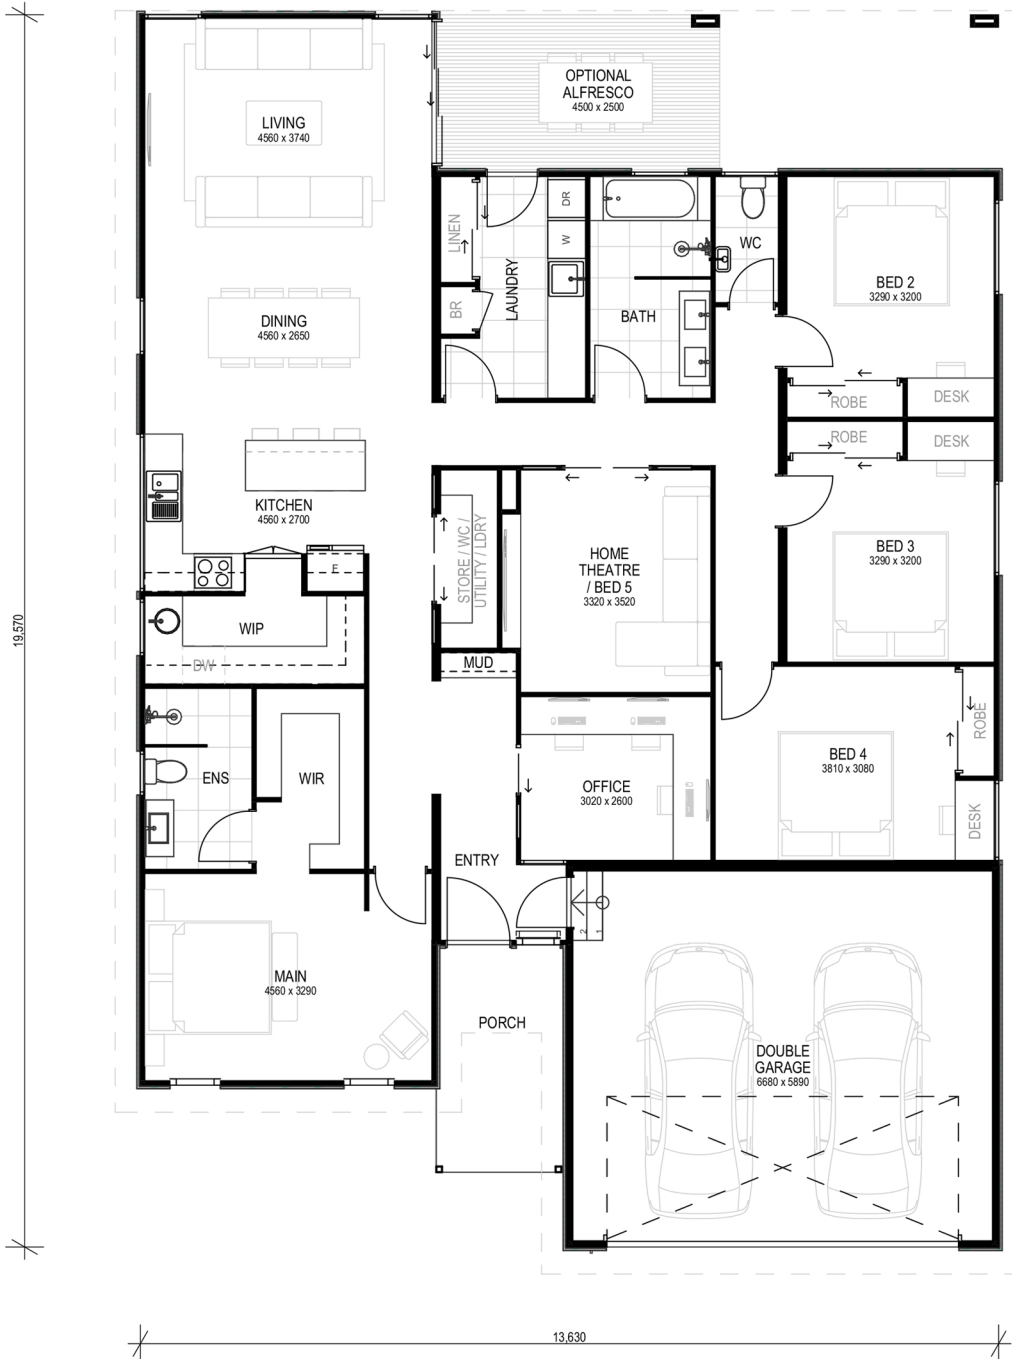

THE EVERTON

HUNTER VALLEY
**MODULAR
HOMES**

4

2.5

2

4

2.5

2

Home Features

- 4/5 Bedrooms
- Double Garage
- Dedicated office space
- Walk-In Butlers Pantry
- Large format laundry
- Flexibility - Store, Utility, etc.